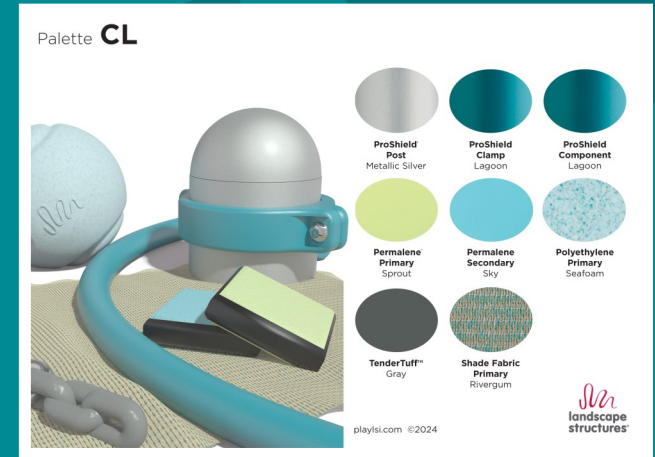

Our latest palette, CL, is inspired by nature: specifically, the breezy, whimsical colors of the sky. It is an ideal complement to our new playstructure, Volo, which is designed to reflect flight and the light qualities of the air.